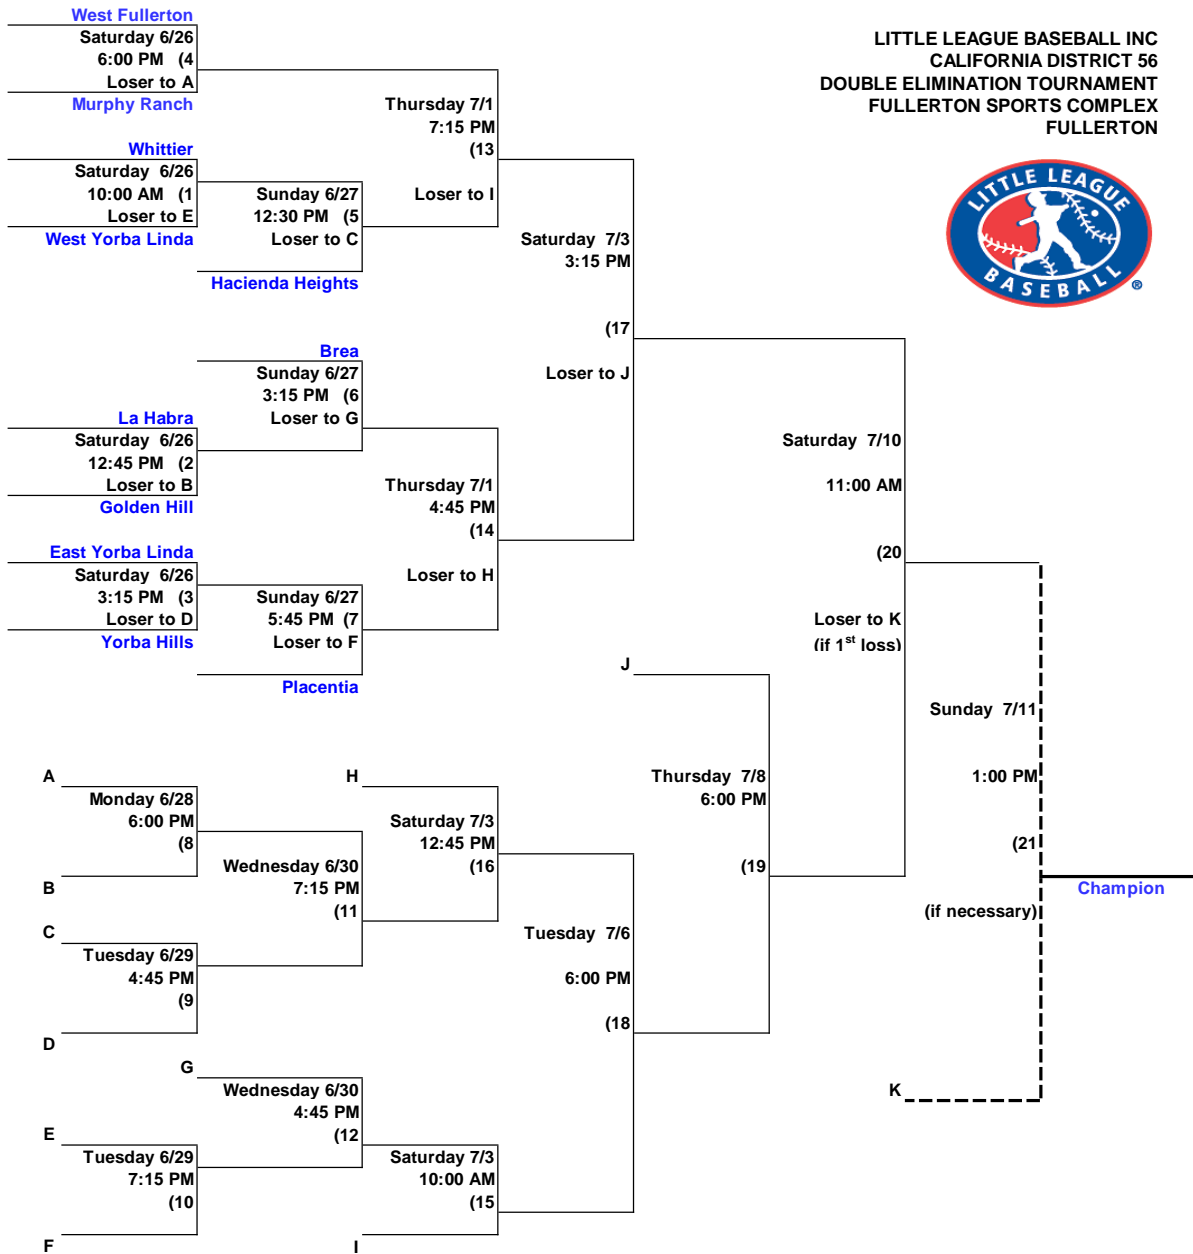

LITTLE LEAGUE DIVISION

CALIFORNIA DISTRICT 56 - 2010

LITTLE LEAGUE TOURNAMENT 2010

LITTLE LEAGUE BASEBALL INC
CALIFORNIA DISTRICT 56
DOUBLE ELIMINATION TOURNAMENT
FULLERTON SPORTS COMPLEX
FULLERTON

All games played on Field 1