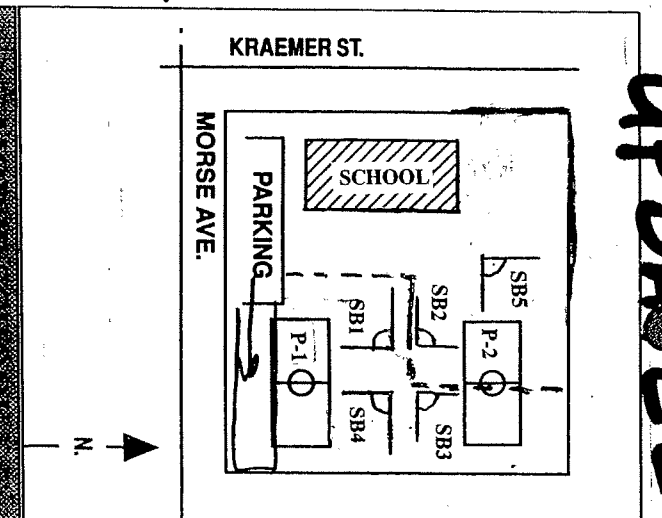

12/31/04

6-1-03

UPDATED

BASTANCHURY RD.

NO CONCRETE

Handwritten notes: "7-13-04" and "P2" with a circle around it.

BROOKHAVEN SCHOOL

VALENCIA AVE.

GOLDEN AVE.

GEORGE KNY / GOLDEN SCHOOLS

KRAEMER ST.

MORSE AVE.

MORDECAI SCHOOL

Handwritten note: "7-13-04" and "P2" with a circle around it.

RUBY SCHOOL

57 ORANGE FREEWAY