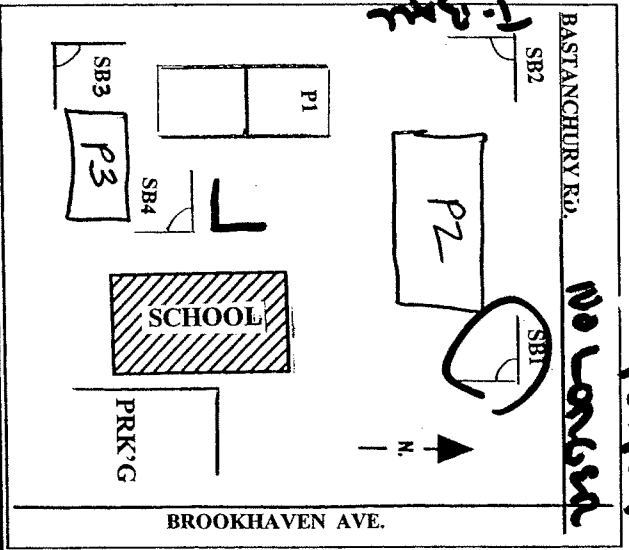

12/31/04

6-1-03

UPDATED

BASTANCHURY RD.

NO CONCRETE

Handwritten notes: "7-13-04" and "P2" with a circle around it.

BROOKHAVEN SCHOOL

VALENCIA AVE.

GOLDEN AVE.

GEORGE KNY / GOLDEN SCHOOLS

KRAEMER ST.

MORSE AVE.

MORDECAI SCHOOL

Handwritten note: "7-13-04" and "P2" with a circle around it.

RUBY SCHOOL

57 ORANGE FREEWAY

BASTANCHURY ROAD

PLACENTIA AVE.

YORBA LINDA BLVD.

SIERRA VISTA SCHOOL

BRADFORD AVE.

SAPPHIRE

TOPAZ LN.

TOPAZ SCHOOL