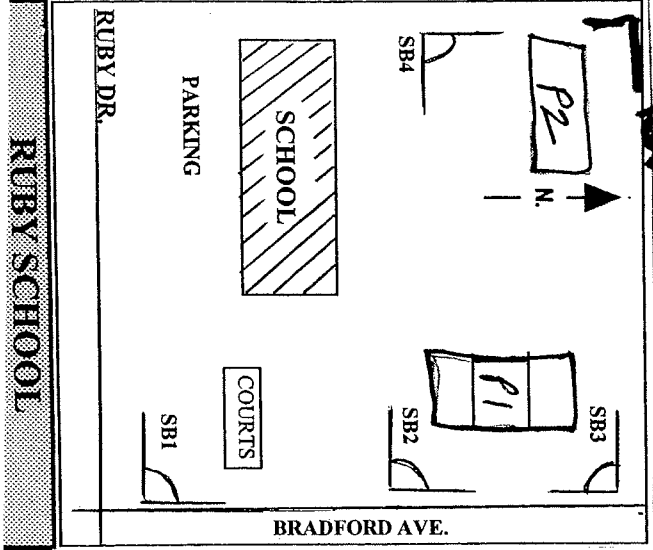

12/31/04

6-1-03

UPDATED

BASTANCHURY RD.

NO CONCRETE

Handwritten notes: "7-13-04" and "P2" with a circle around it.

BROOKHAVEN SCHOOL

VALENCIA AVE.

GOLDEN AVE.

GEORGE KNY / GOLDEN SCHOOLS

KRAEMER ST.

MORSE AVE.

MORDECAI SCHOOL

Handwritten note: "7-13-04" and "P2" with a circle around it.

RUBY SCHOOL

57 ORANGE FREEWAY